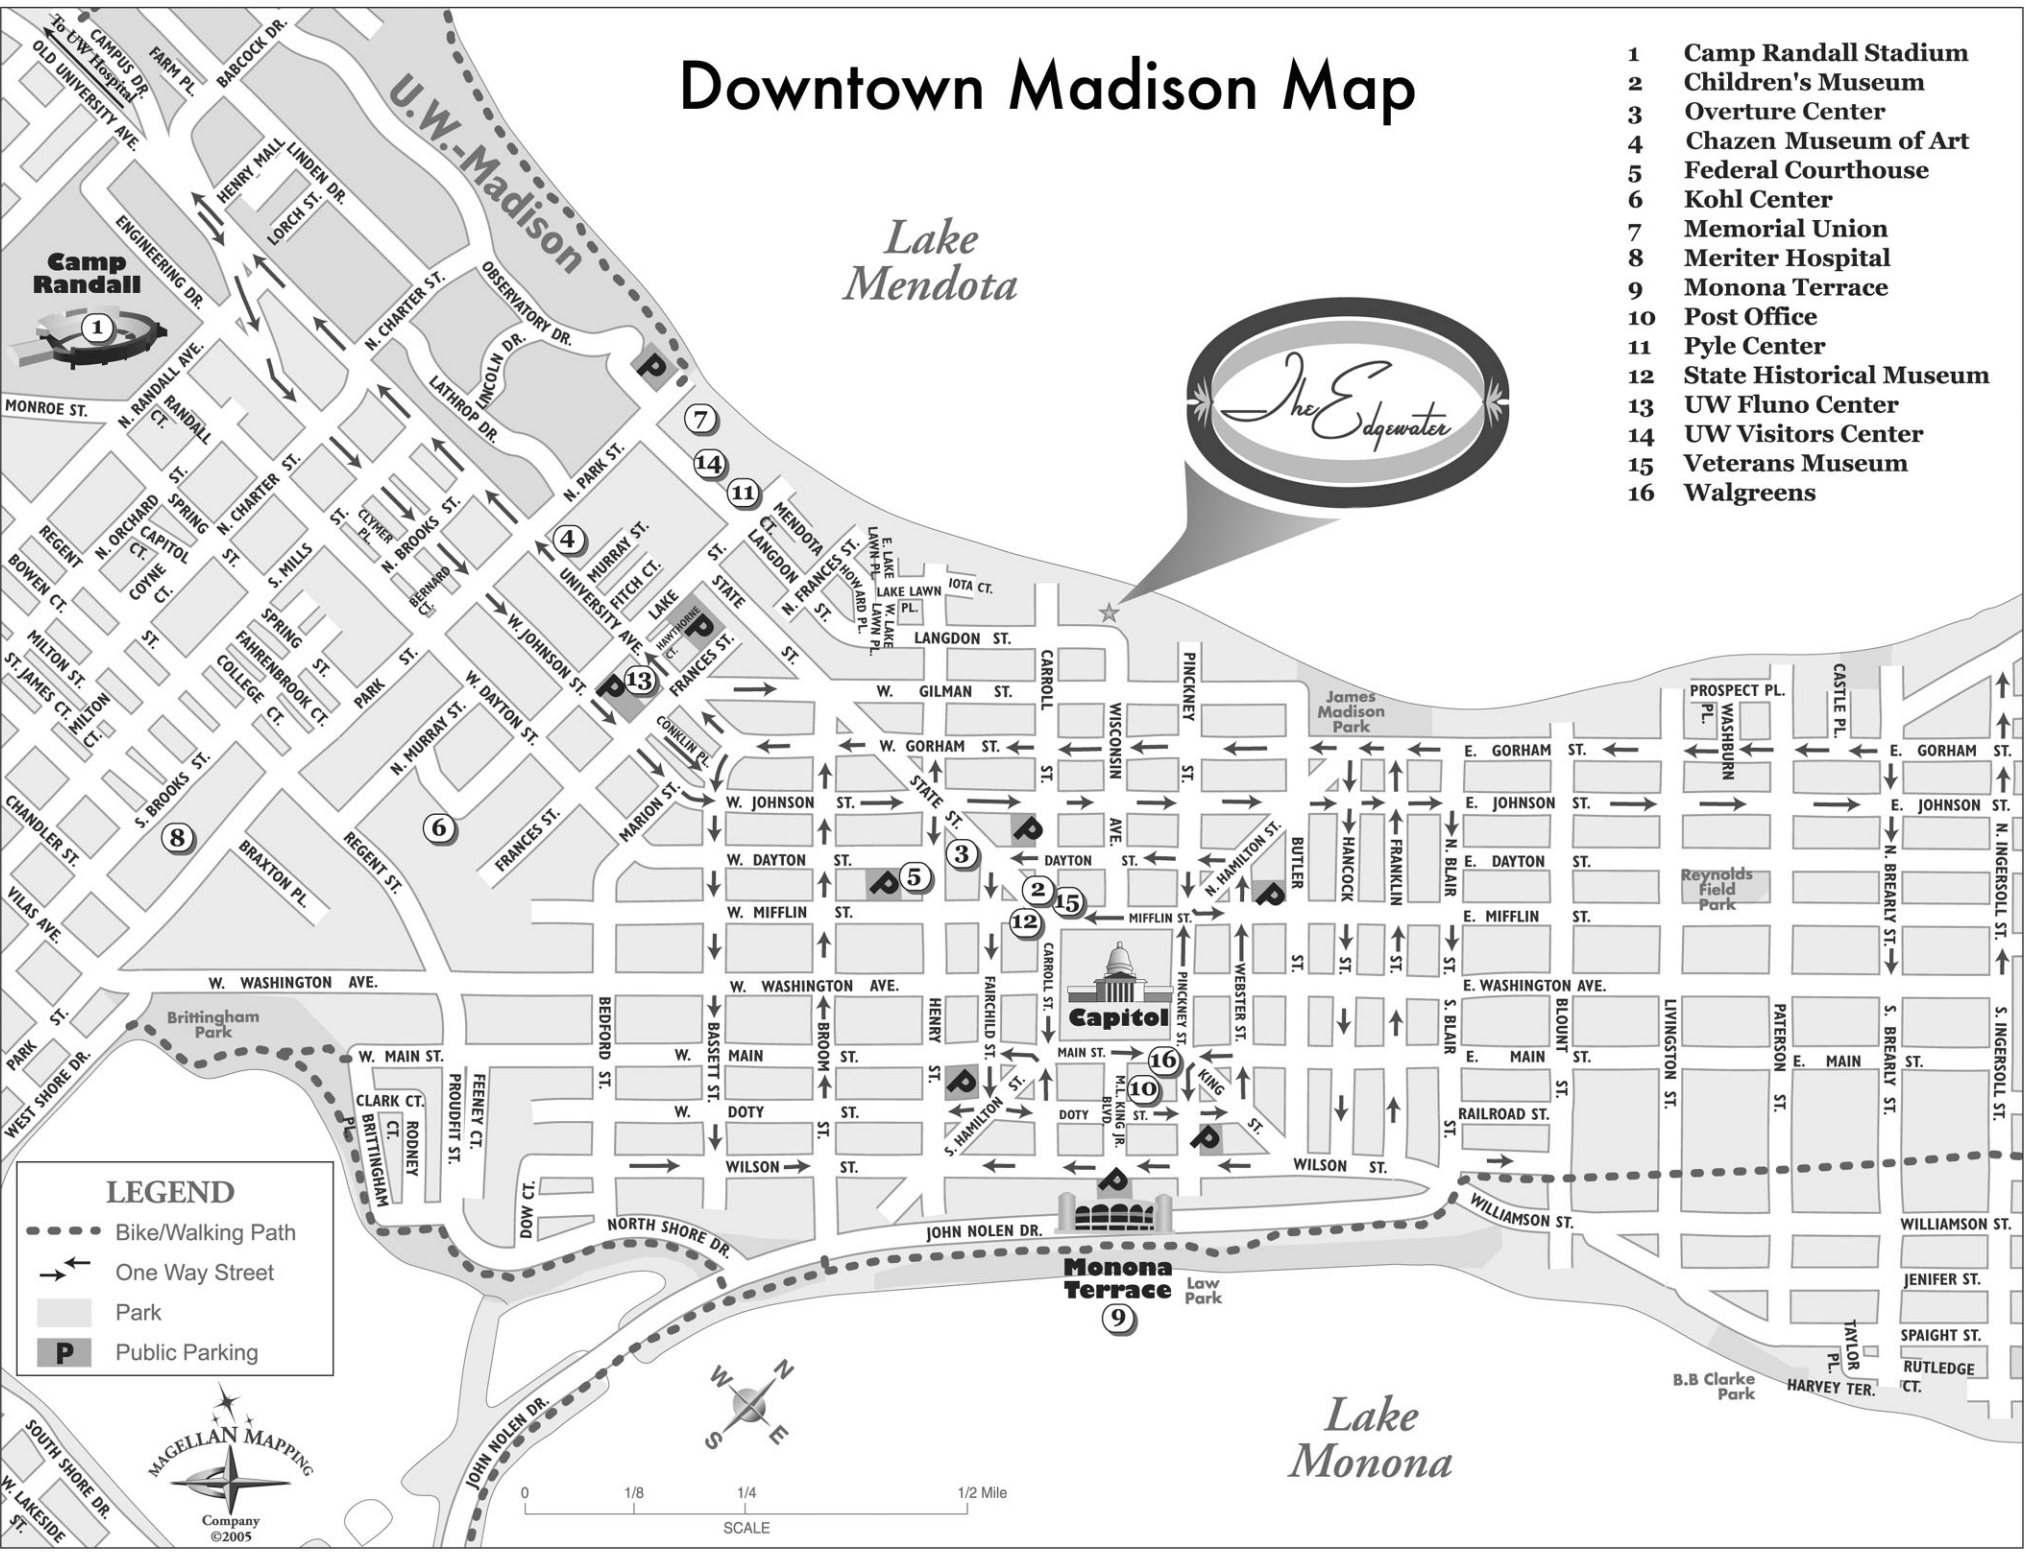

Downtown Madison Map

- 1 Camp Randall Stadium
- 2 Children's Museum
- 3 Overture Center
- 4 Chazen Museum of Art
- 5 Federal Courthouse
- 6 Kohl Center
- 7 Memorial Union
- 8 Meriter Hospital
- 9 Monona Terrace
- 10 Post Office
- 11 Pyle Center
- 12 State Historical Museum
- 13 UW Fluno Center
- 14 UW Visitors Center
- 15 Veterans Museum
- 16 Walgreens

LEGEND

- Bike/Walking Path
- One Way Street
- Park
- Public Parking

MAGELLAN MAPPING
Company
©2005